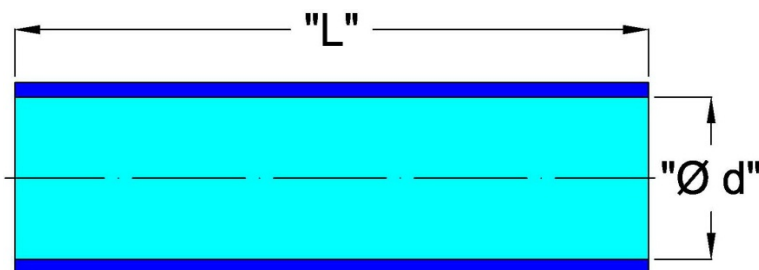

### STRAIGHT SILICONE HOSE

Item.	Code	Dimensions $\varnothing d$ (mm) x L(mm)	Description
1	9081501	$\varnothing 8$ x 1000	Straight silicone hose
2	9101502	$\varnothing 10$ x 1000	Straight silicone hose
3	9121503	$\varnothing 12$ x 1000	Straight silicone hose
4	9141504	$\varnothing 14$ x 1000	Straight silicone hose
5	9161505	$\varnothing 16$ x 1000	Straight silicone hose
6	9181506	$\varnothing 18$ x 1000	Straight silicone hose
7	9201507	$\varnothing 20$ x 1000	Straight silicone hose
8	9221508	$\varnothing 22$ x 1000	Straight silicone hose
9	9241509	$\varnothing 24$ x 1000	Straight silicone hose
10	9251510	$\varnothing 25$ x 1000	Straight silicone hose
11	9281511	$\varnothing 28$ x 1000	Straight silicone hose
12	9301512	$\varnothing 30$ x 1000	Straight silicone hose
13	9321513	$\varnothing 32$ x 1000	Straight silicone hose
14	9351514	$\varnothing 35$ x 1000	Straight silicone hose
15	9381515	$\varnothing 38$ x 1000	Straight silicone hose
16	9401516	$\varnothing 40$ x 1000	Straight silicone hose
17	9451517	$\varnothing 45$ x 1000	Straight silicone hose
18	9501518	$\varnothing 50$ x 1000	Straight silicone hose
19	9551519	$\varnothing 55$ x 1000	Straight silicone hose
20	9601520	$\varnothing 60$ x 1000	Straight silicone hose
21	9651521	$\varnothing 65$ x 1000	Straight silicone hose
22	9701522	$\varnothing 70$ x 1000	Straight silicone hose
23	9761523	$\varnothing 76$ x 1000	Straight silicone hose